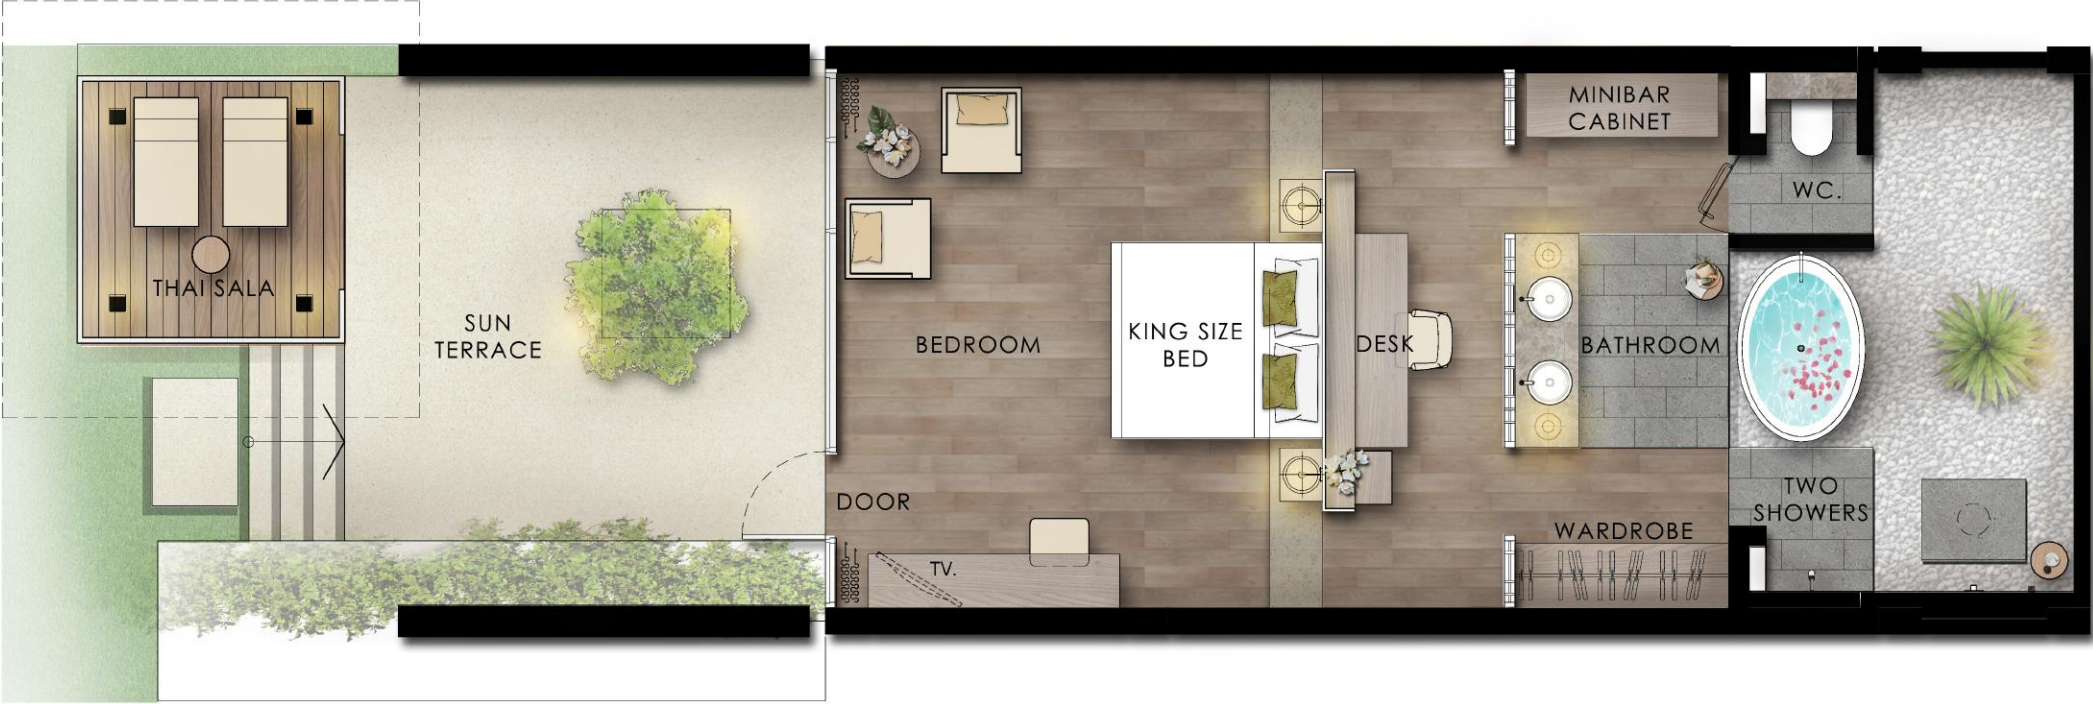

GARDEN RESIDENCE
(95 SQ.M.)

POOL RESIDENCE
(120 SQ.M.)

FURNITURE LAY OUT PLAN
POOL RESIDENCE

JACUZZI POOL SUITE (150 SQ.M.)

2 BEDROOM POOL RESIDENCE

(215 SQ.M.)

FURNITURE LAY OUT PLAN